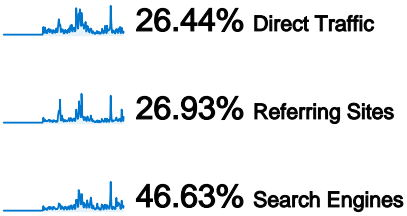

All traffic sources sent a total of 108,203 visits

- **Search Engines**  
50,459.00 (46.63%)
- **Referring Sites**  
29,135.00 (26.93%)
- **Direct Traffic**  
28,609.00 (26.44%)

## Top Traffic Sources

Sources	Visits	% visits	Keywords	Visits	% visits
google (organic)	41,930	38.75%	arizona independent	8,584	17.01%
(direct) ((none))	28,609	26.44%	arizona redistricting	5,137	10.18%
bing (organic)	4,873	4.50%	(not provided)	4,845	9.60%
azcentral.com (referral)	3,240	2.99%	arizona redistricting	3,661	7.26%
facebook.com (referral)	3,029	2.80%	azredistricting.org	2,445	4.85%