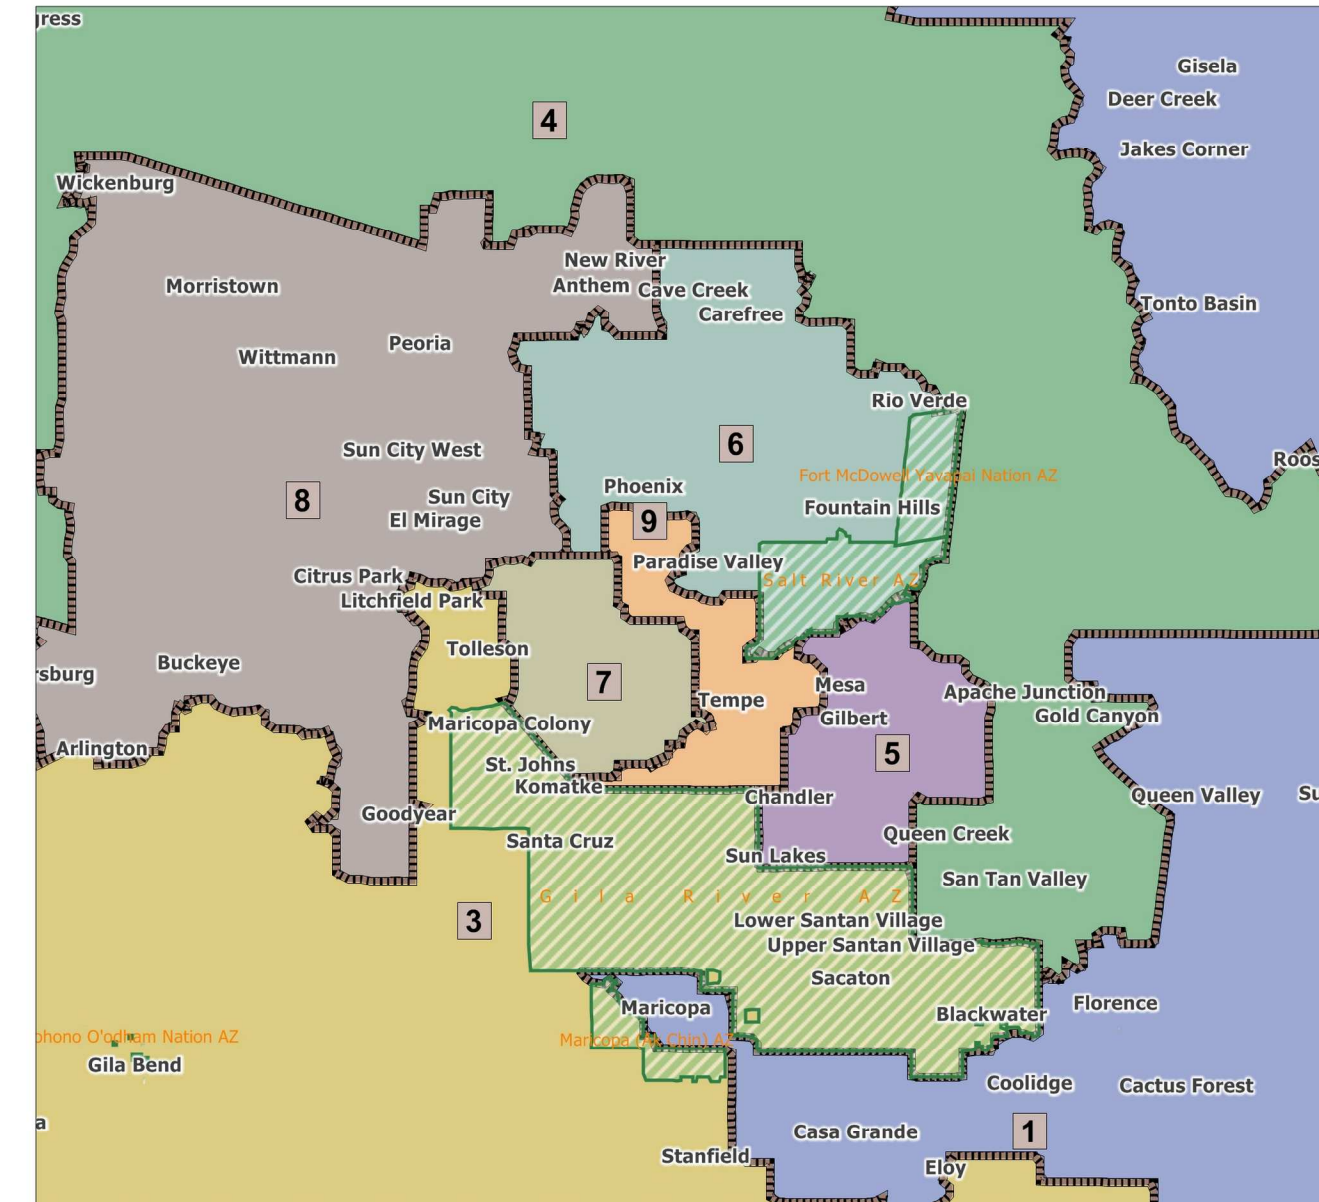

# Congressional Map

As of 6:30pm 9/30/11

## Maricopa

### Map layers

	Indian Reservation		
	<b>District</b>		
	1 (1)		2 (1)
	3 (1)		4 (1)
	5 (1)		6 (1)
	7 (1)		8 (1)
	9 (1)		Other (1)