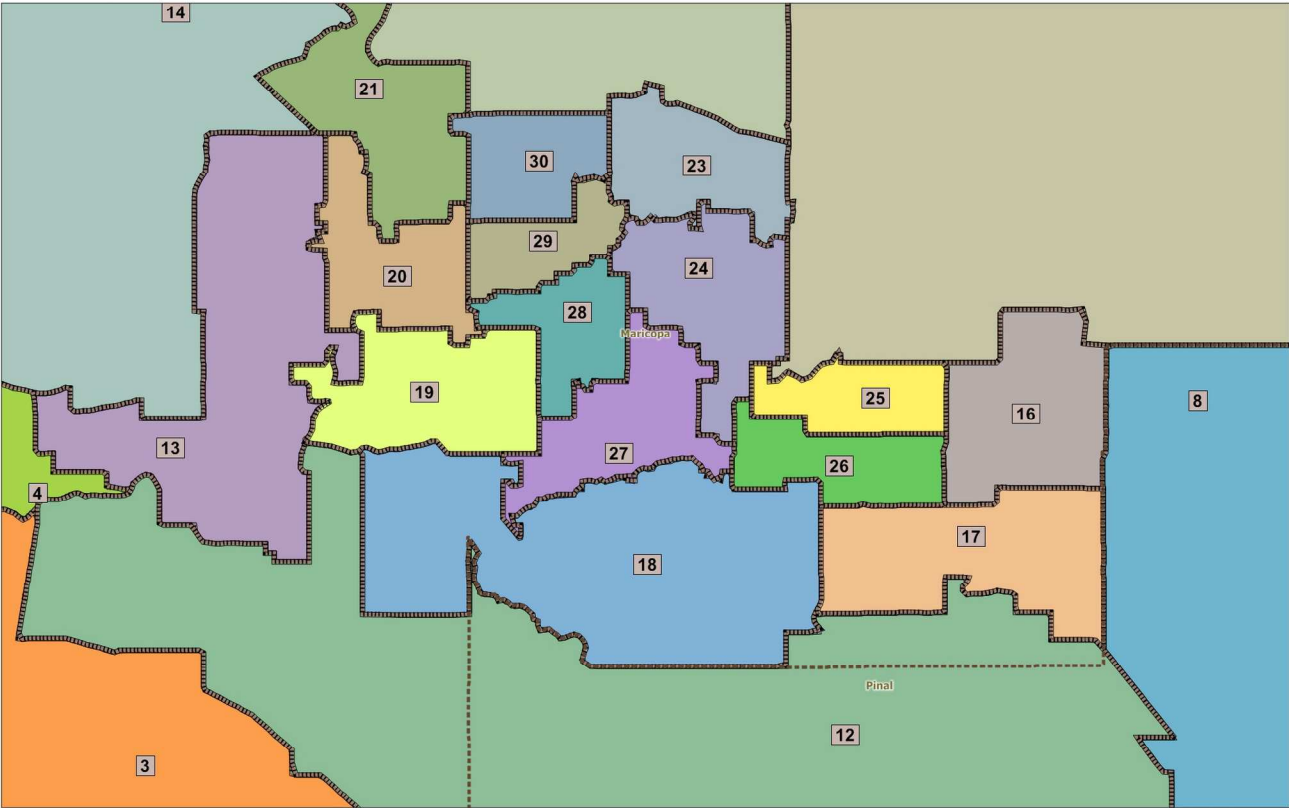

Legislative Grid Map "What If" Scenario: Nine Minority Districts Version Two

Maricopa

Pima