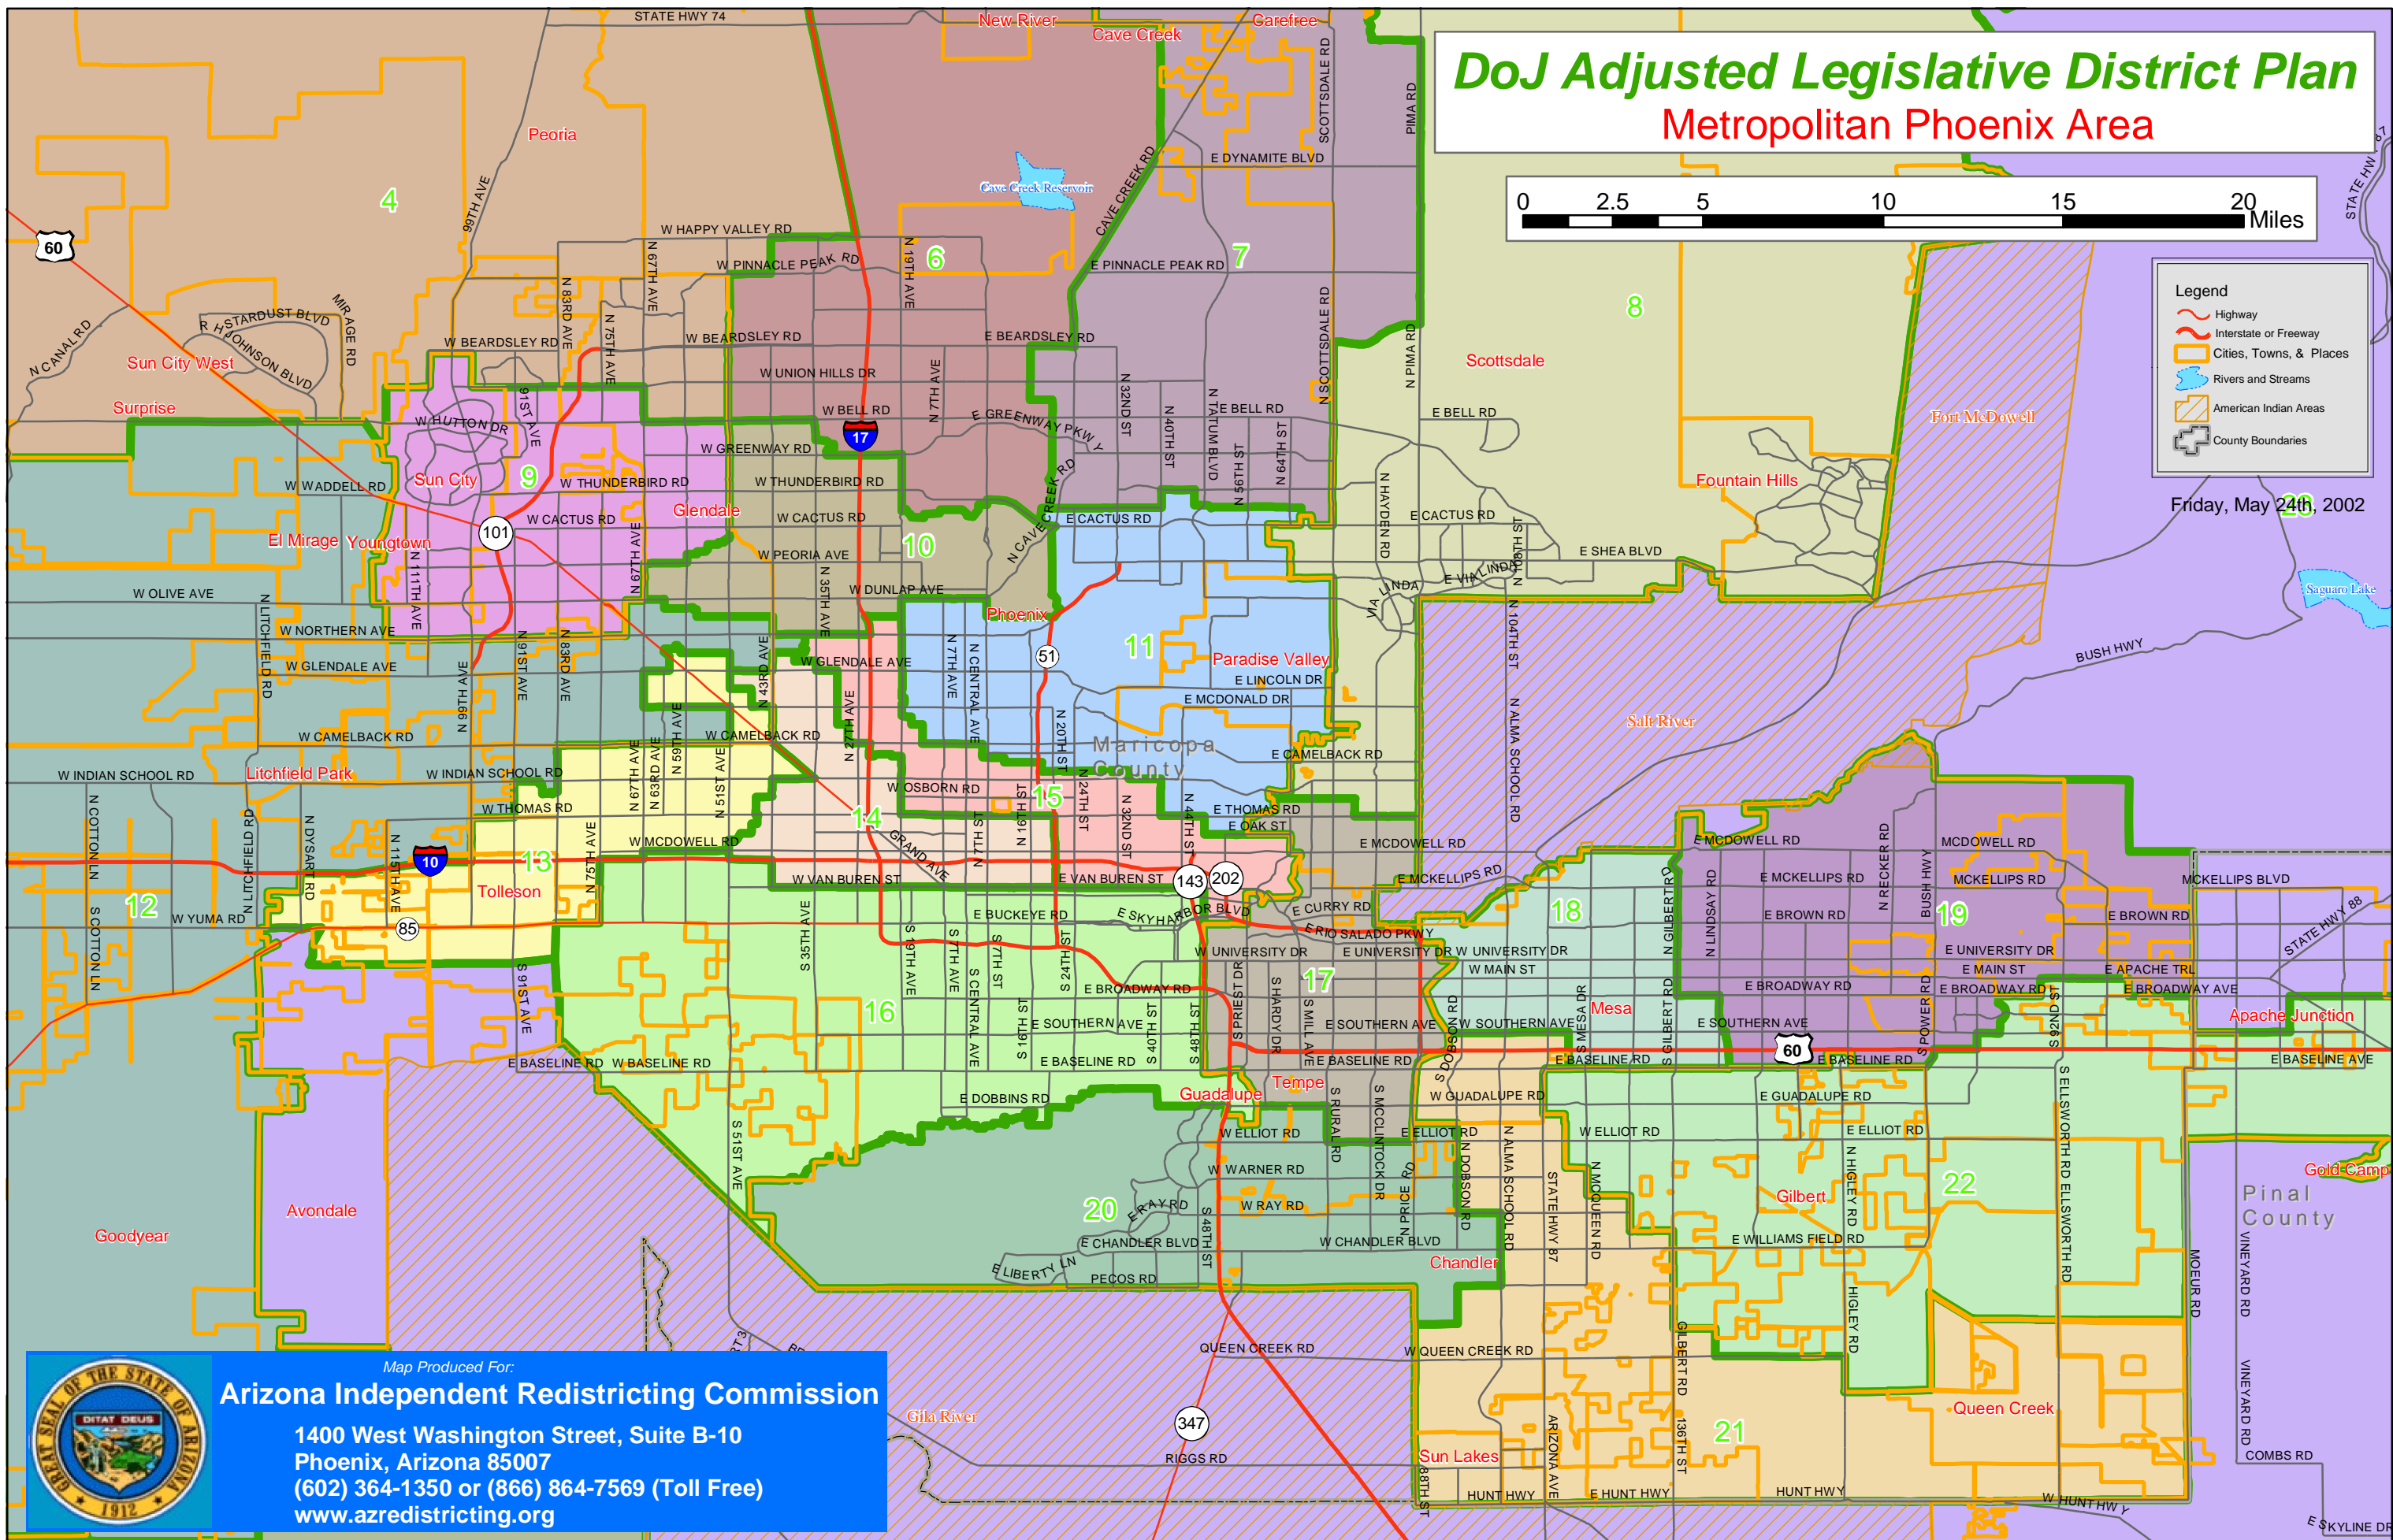

DoJ Adjusted Legislative District Plan Metropolitan Phoenix Area

Legend

- Highway
- Interstate or Freeway
- Cities, Towns, & Places
- Rivers and Streams
- American Indian Areas
- County Boundaries

Friday, May 24th, 2002

Map Produced For:
Arizona Independent Redistricting Commission
1400 West Washington Street, Suite B-10
Phoenix, Arizona 85007
(602) 364-1350 or (866) 864-7569 (Toll Free)
www.azredistricting.org