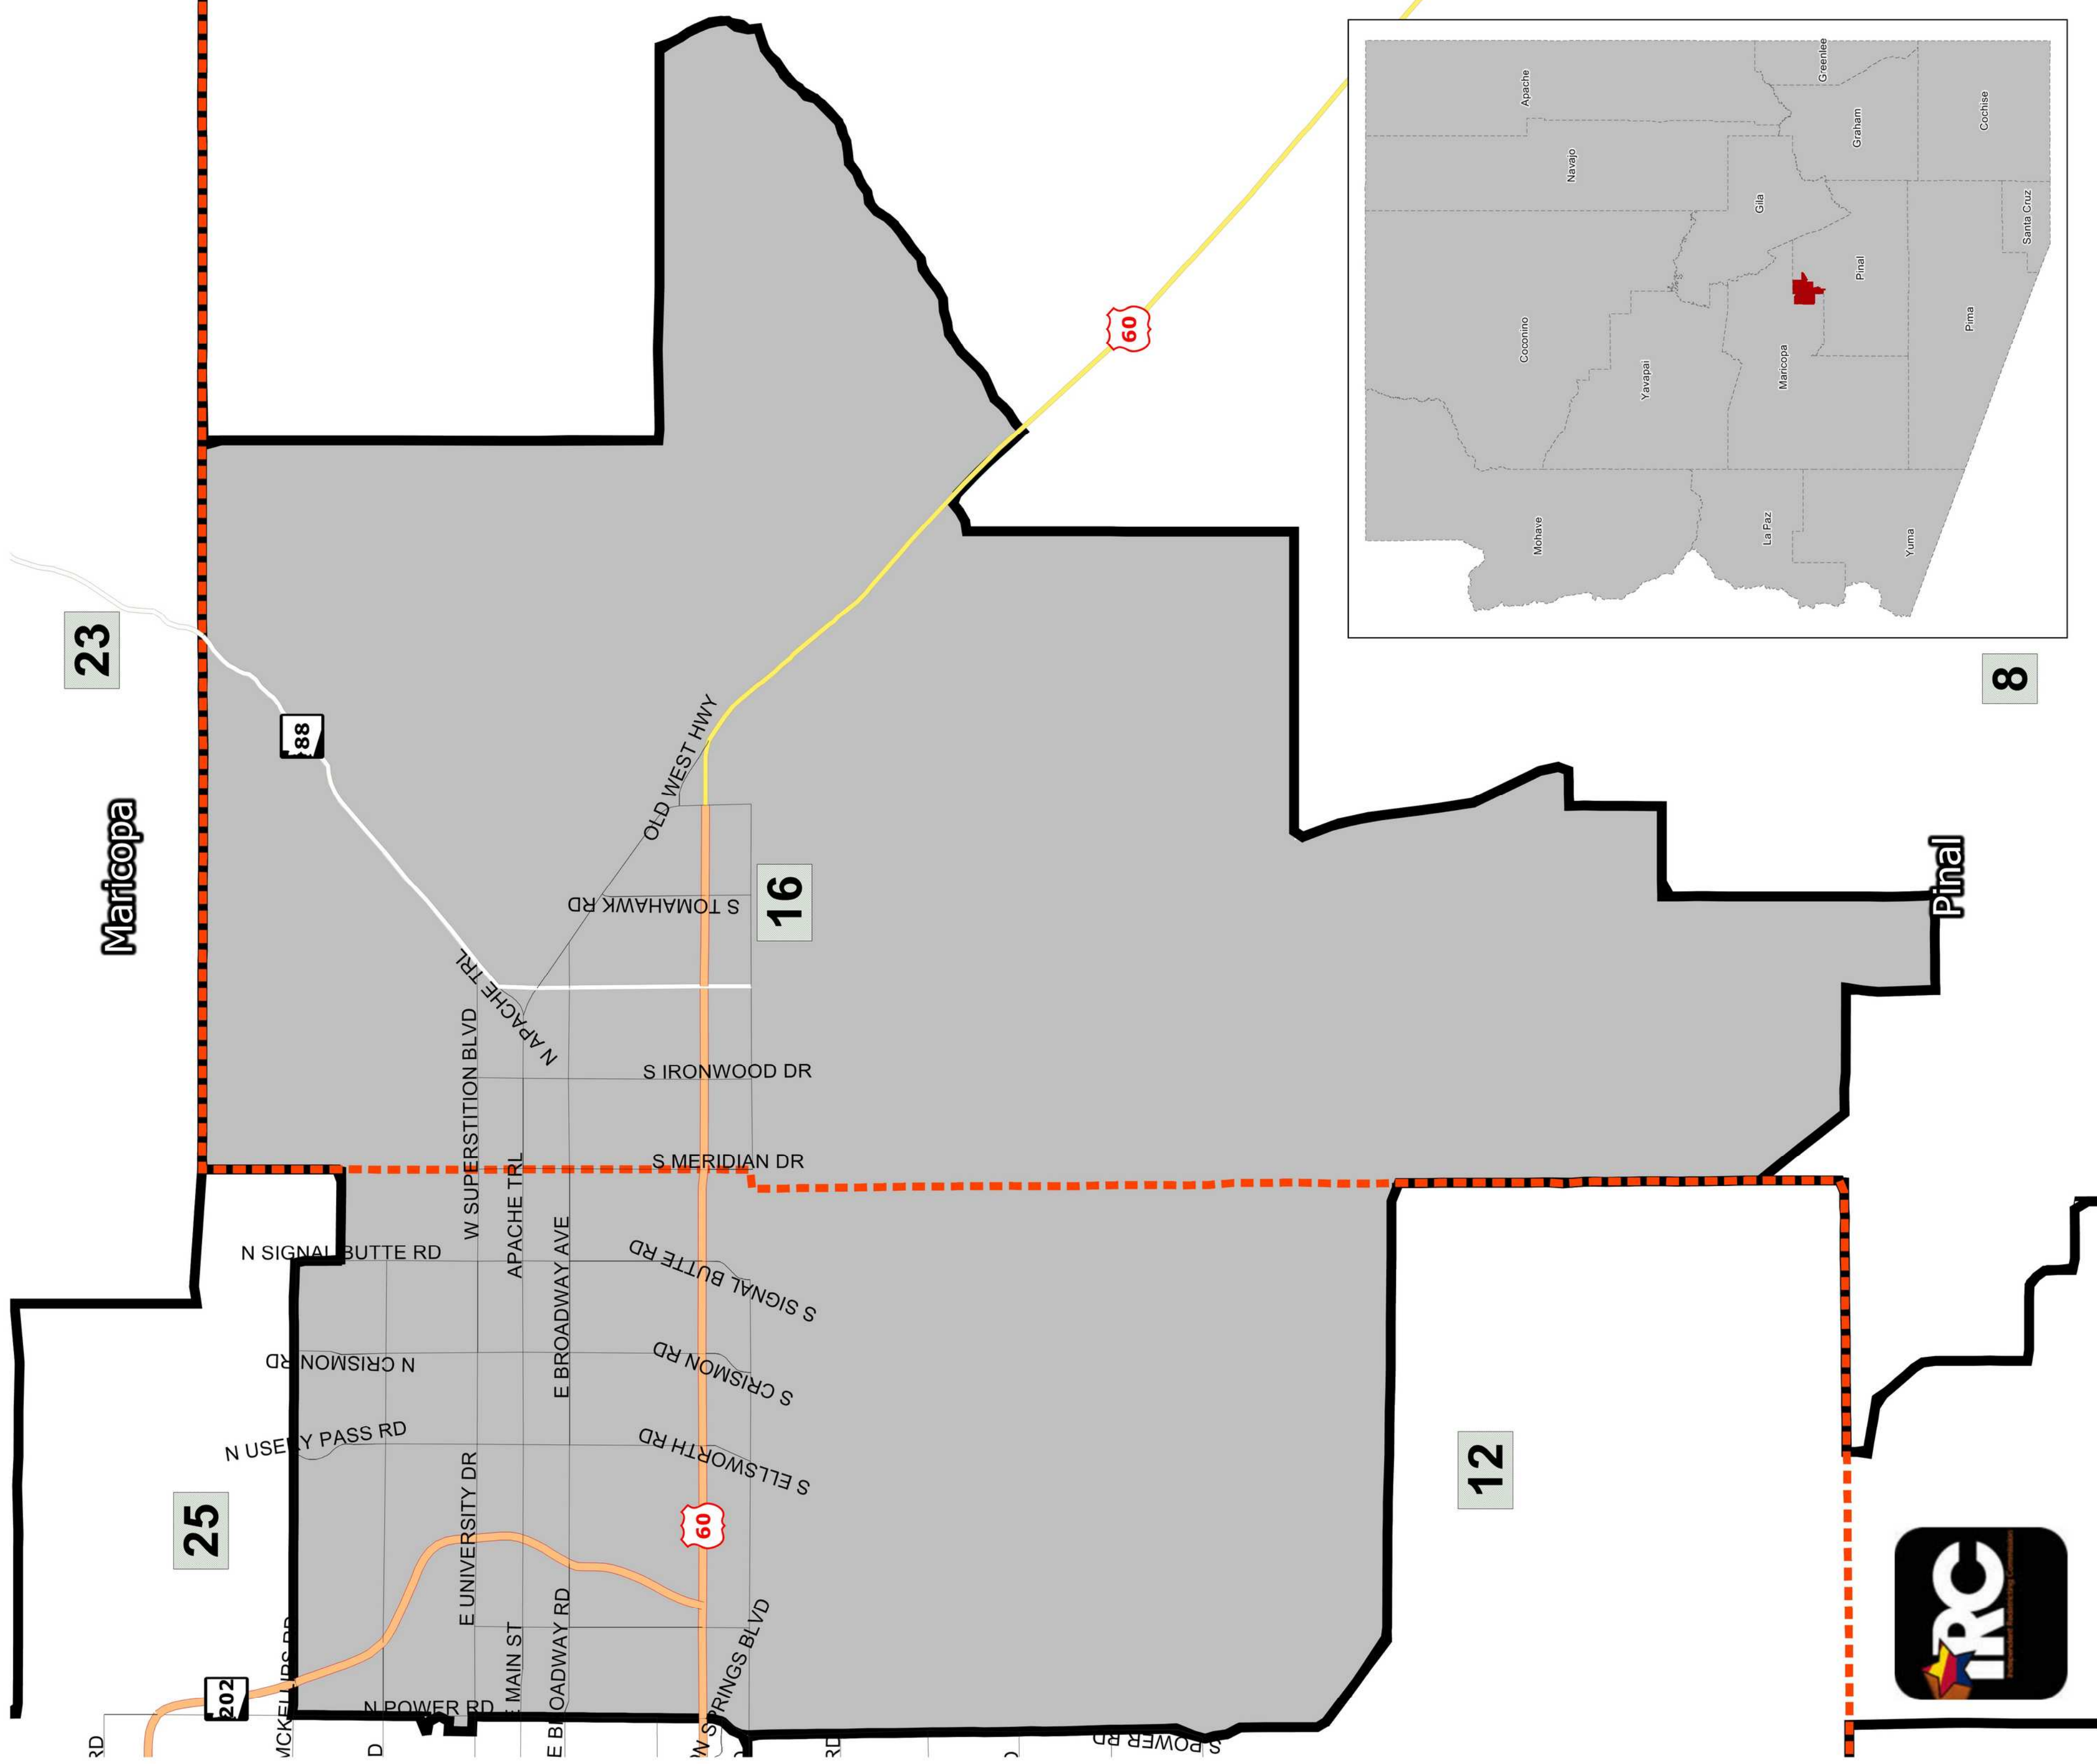

Arizona 16th Legislative District

23

Maricopa

88

25

202

16

60

60

12

Pinal

8