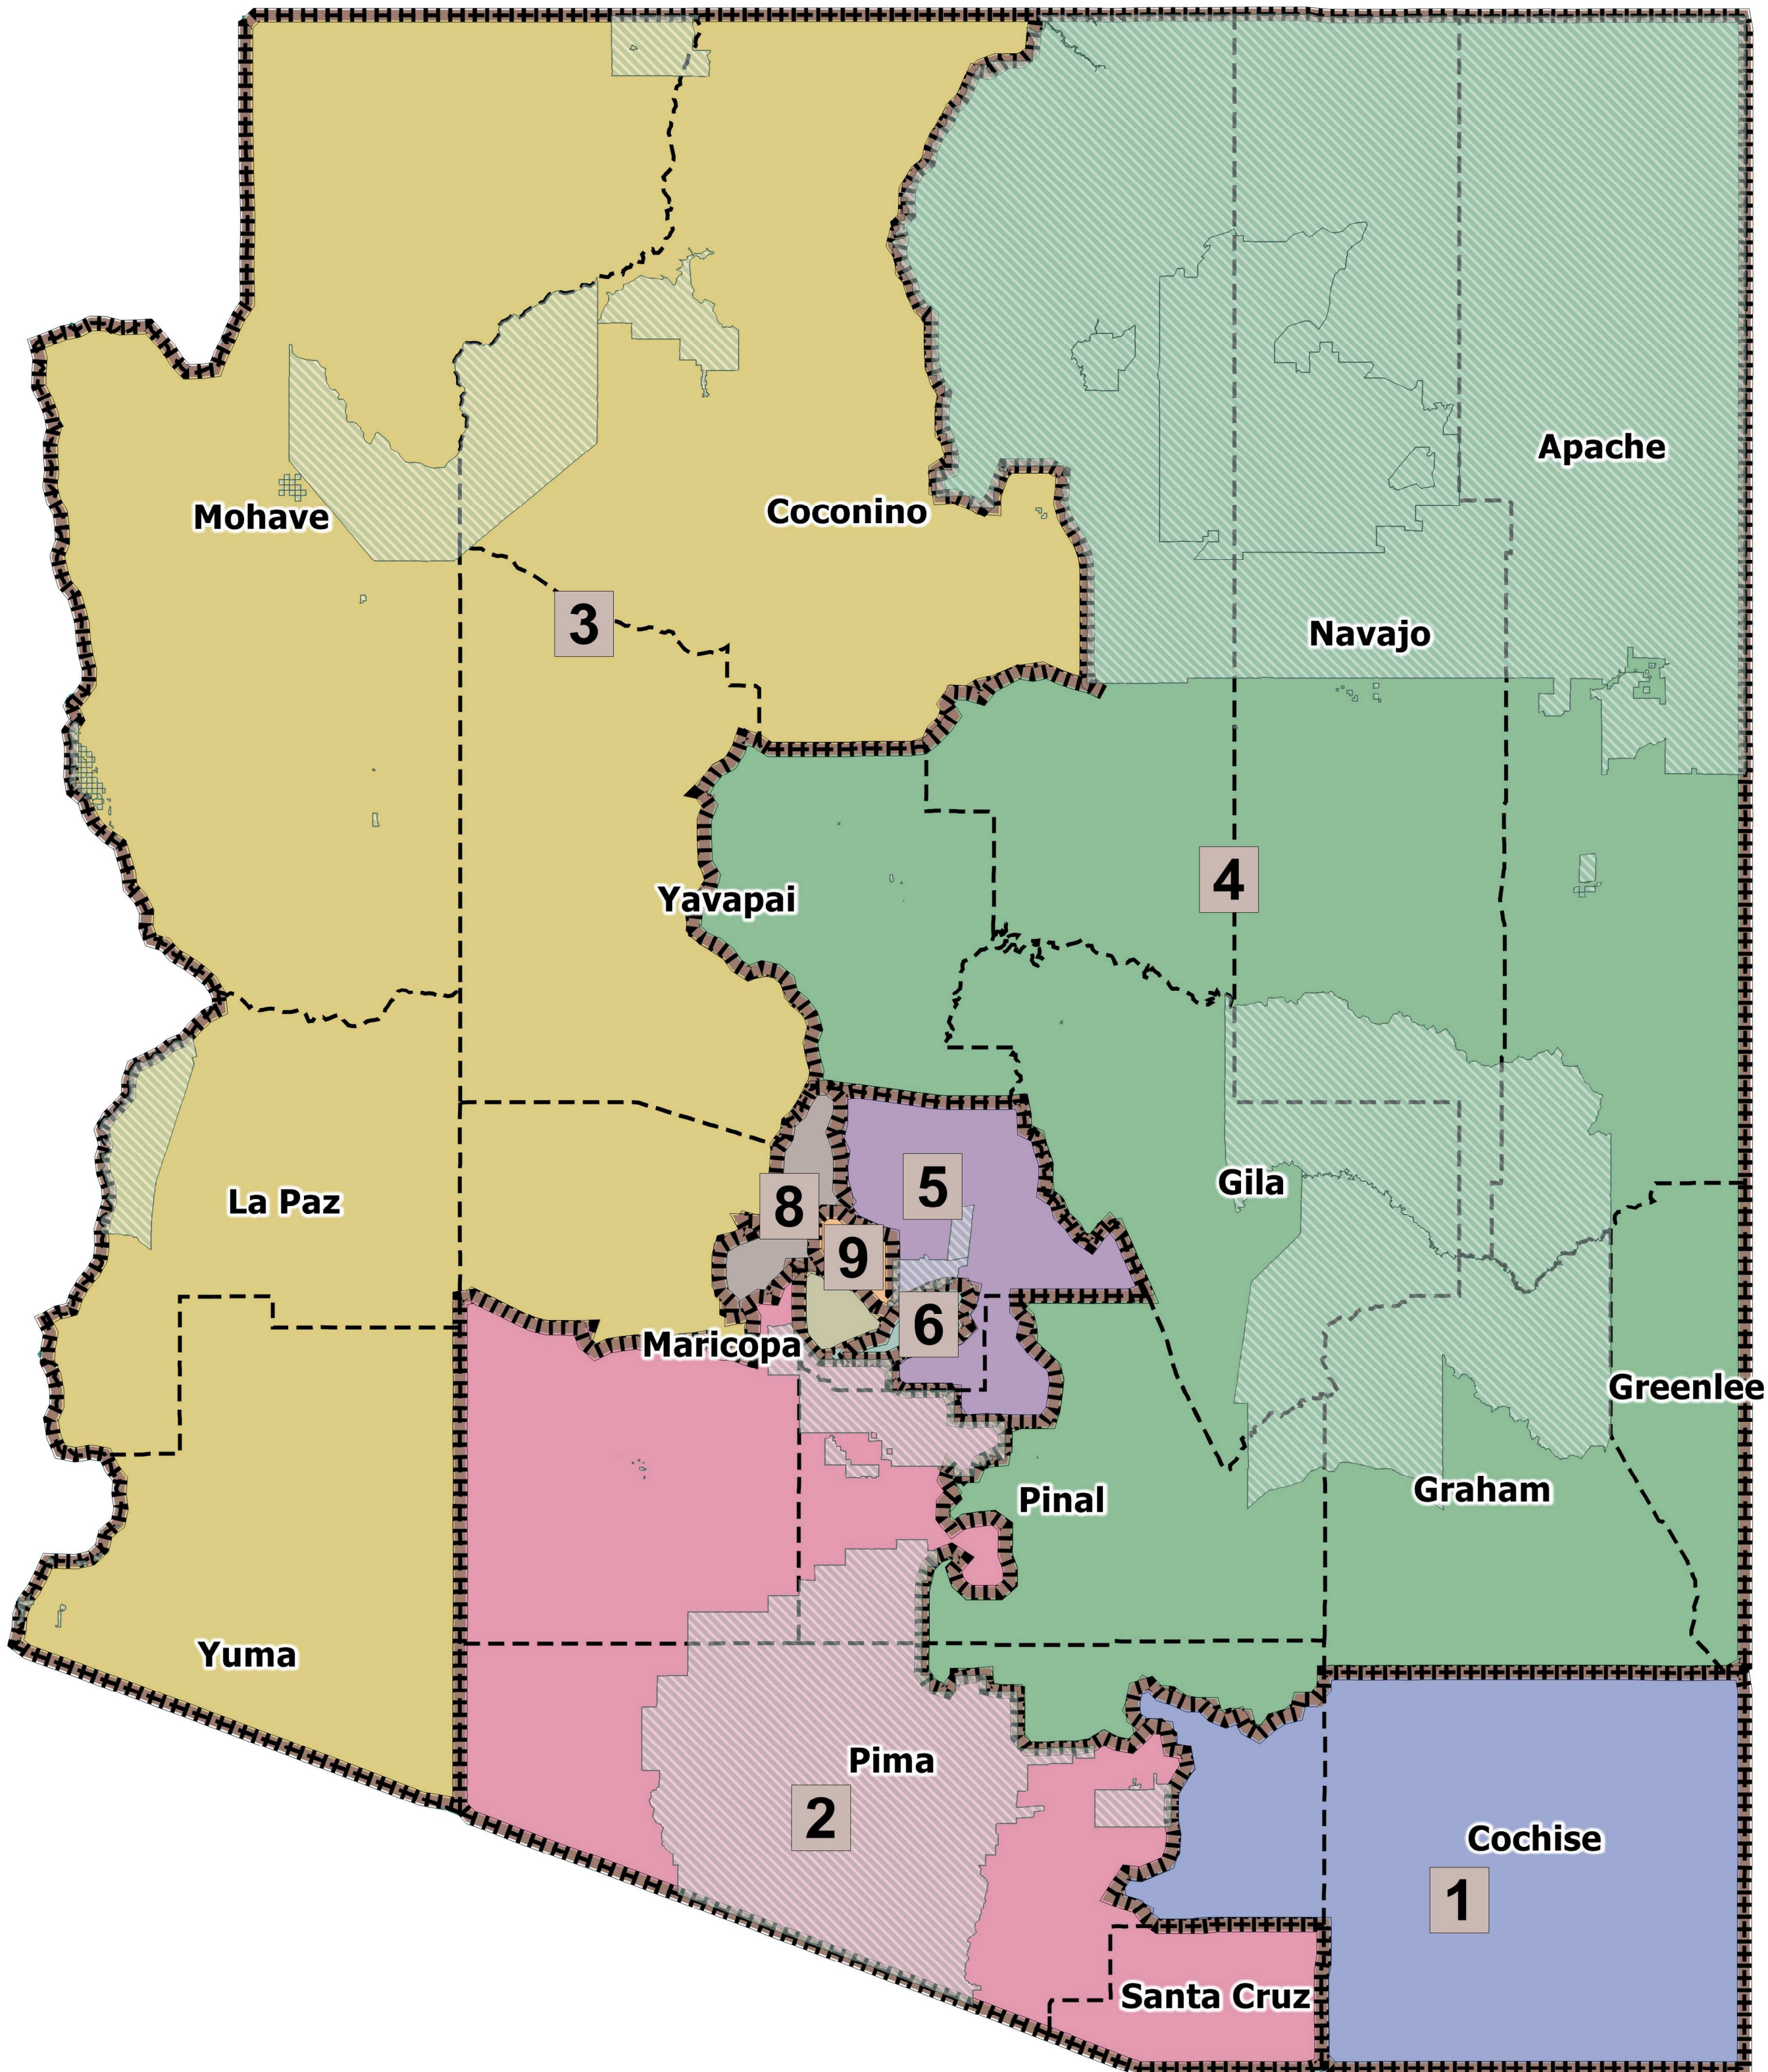

# Congressional Grid Map

## "What If" Scenario: Three Border Districts Version Two

**Map layers**

- Reservation

**District**

1	2
3	4
5	6
7	8
9	

0 10 20 30  
Miles