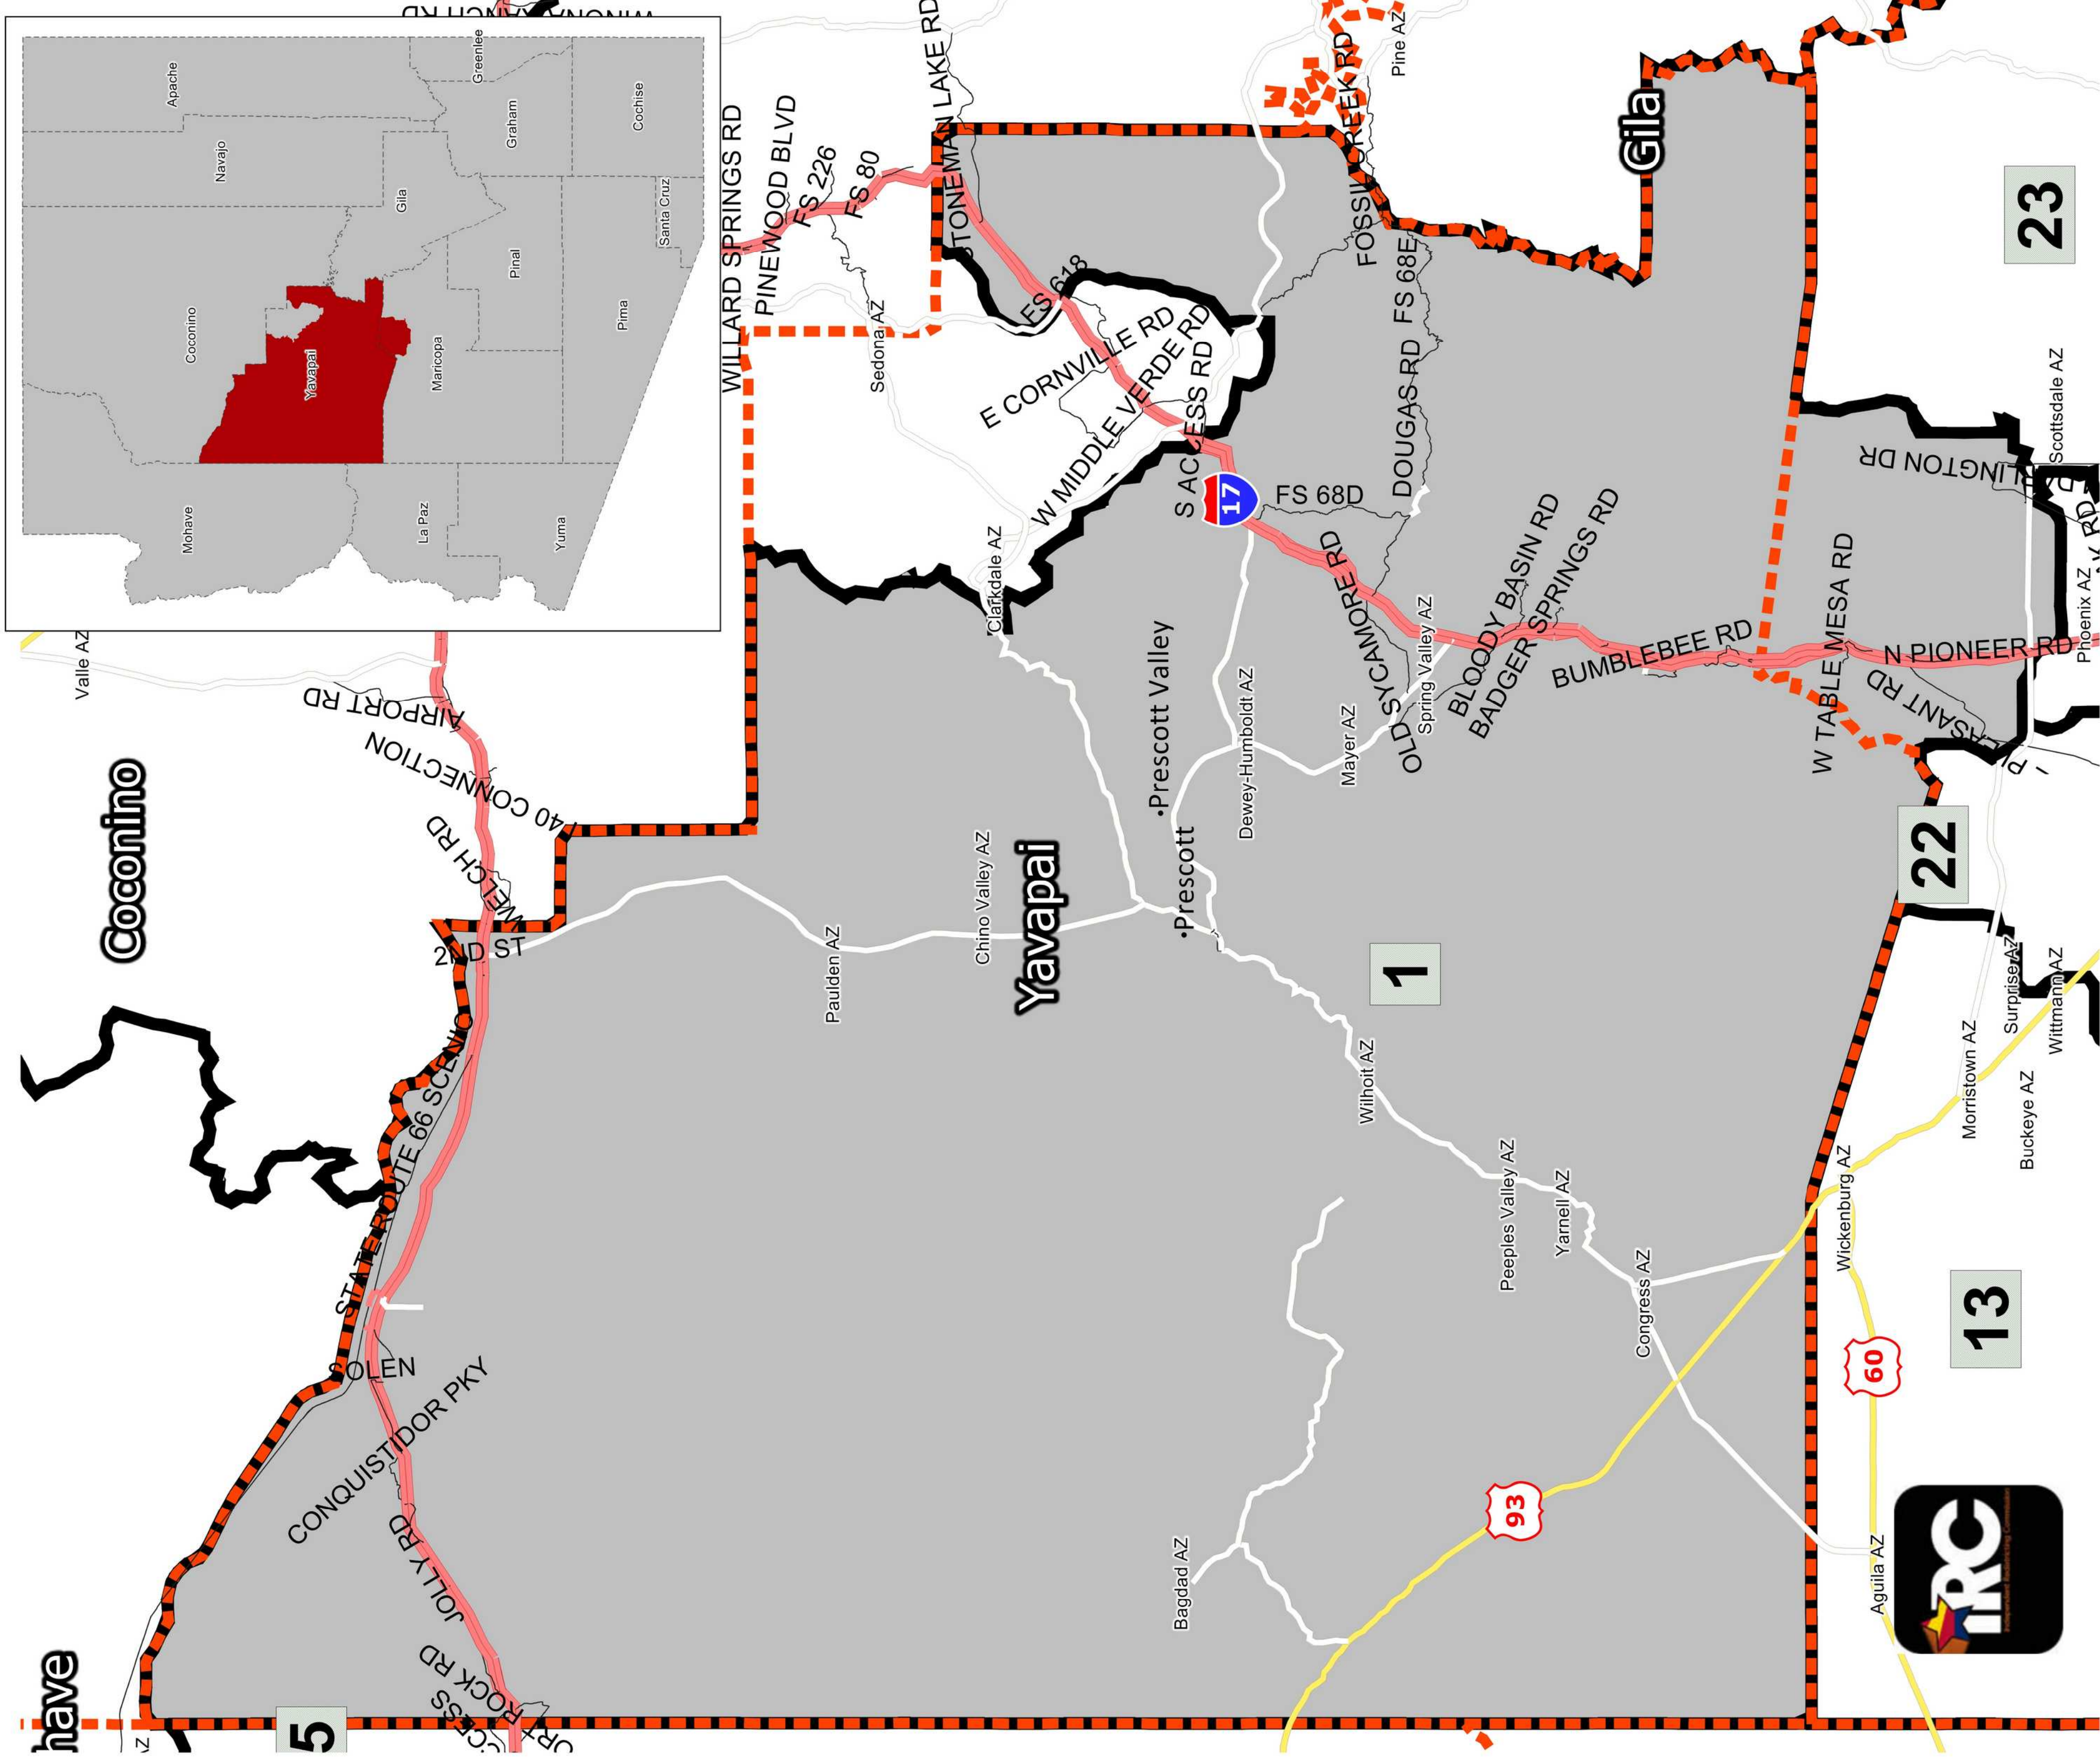

Arizona 1st Legislative District

have

5

1

13

22

23